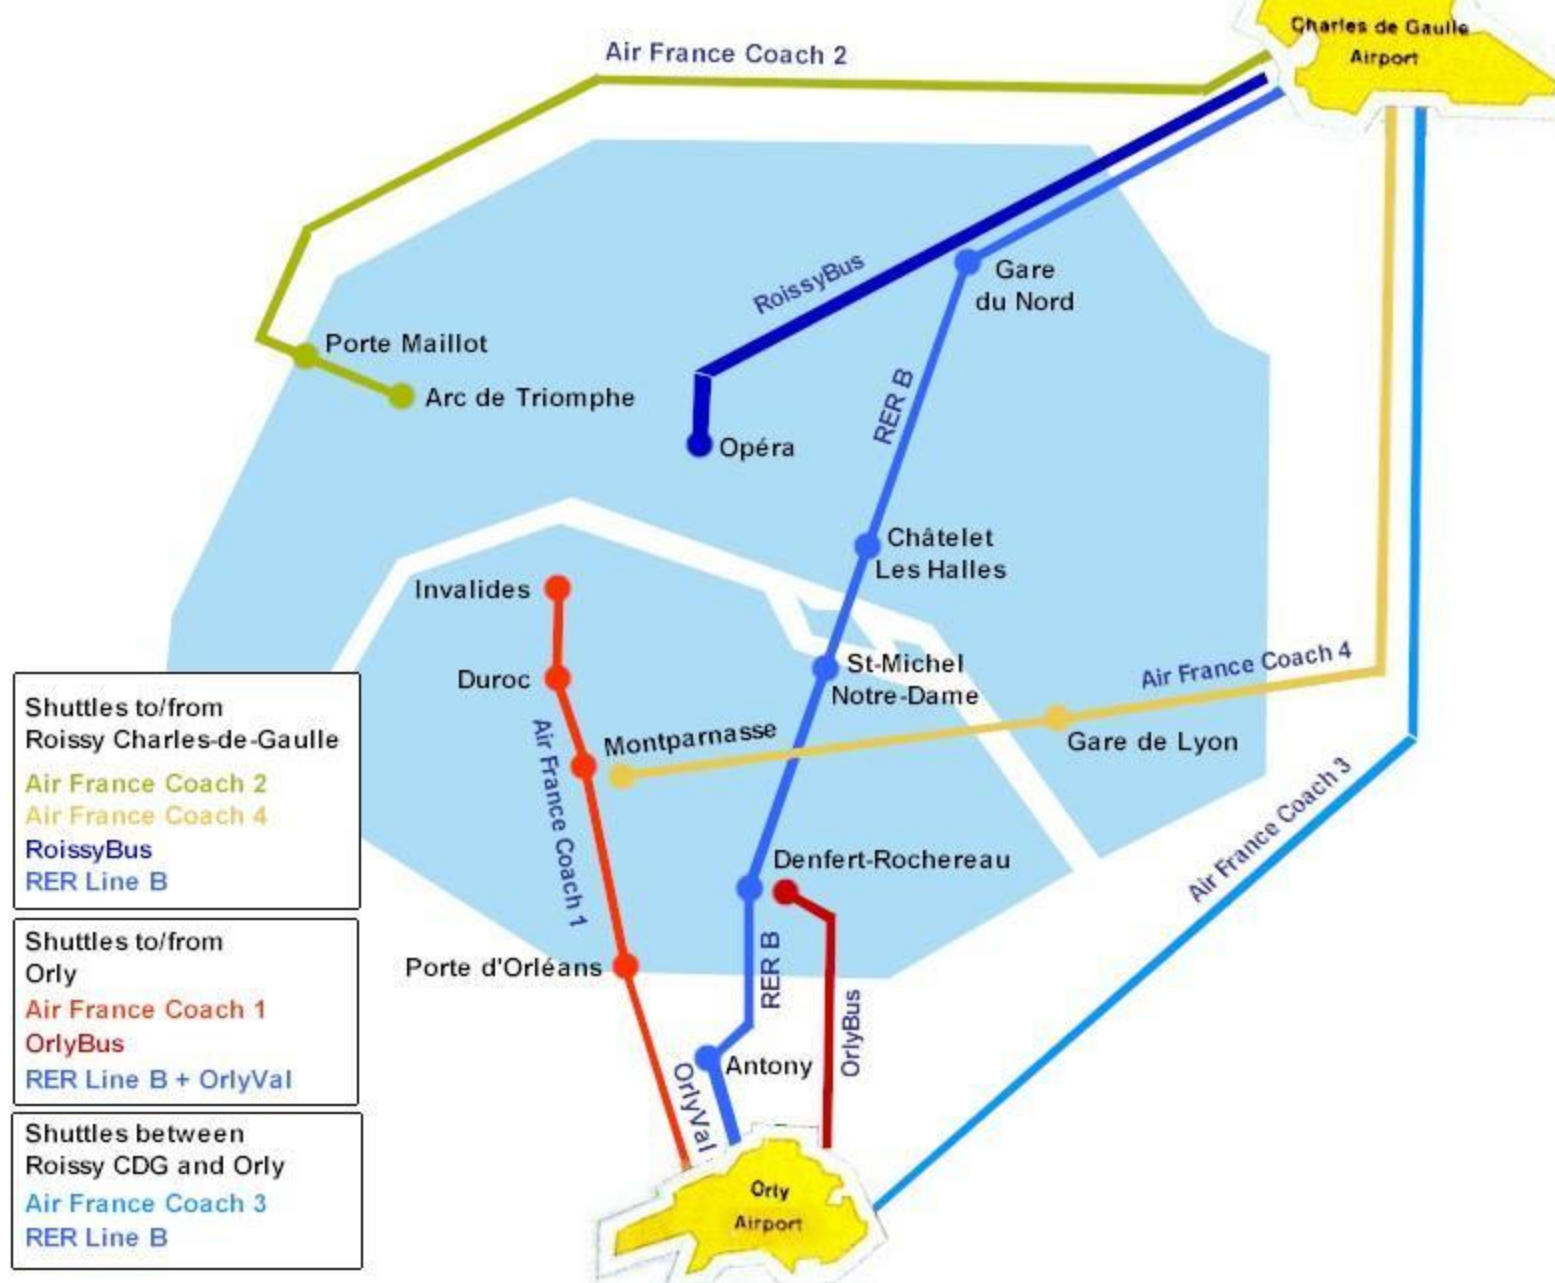

Paris Airport Shuttle Services

Shuttles to/from
Roissy Charles-de-Gaulle

Air France Coach 2
Air France Coach 4
RoissyBus
RER Line B

Shuttles to/from
Orly

Air France Coach 1
OrlyBus
RER Line B + OrlyVal

Shuttles between
Roissy CDG and Orly

Air France Coach 3
RER Line B